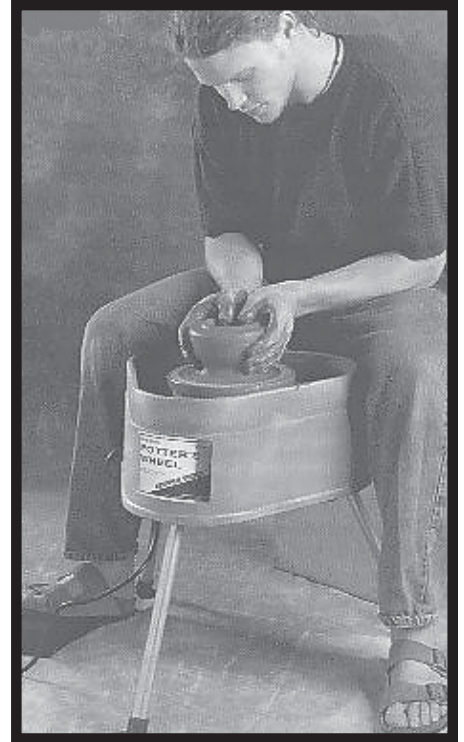

**Kemper's
Potter's Wheel & Parts**

**LIQUIDATION
SALE**

**33%
off**

While Supplies Last

**WHEEL & LEGS &
CENTERING TOOL**

Item number: CDWLCT
Retail price: \$459.90

\$308.13

**CLAY DEVIL
POTTER'S WHEEL**